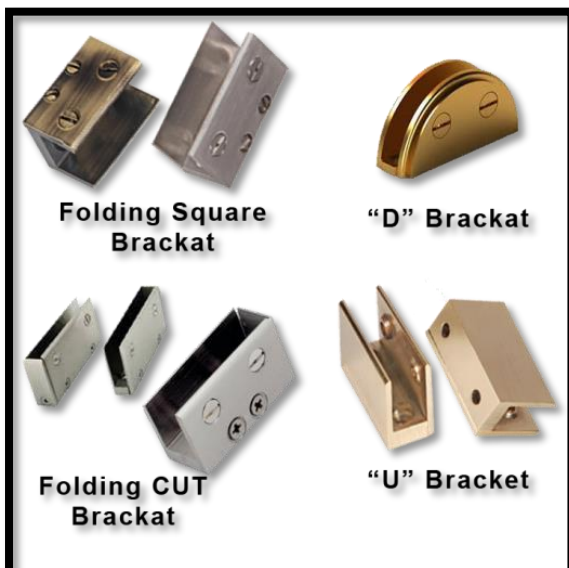

Brass Brackets

Brass "D" Bracket		
Cat No.	Size in Inches	Size in mm
M-269	1.1/2"x6mm	37x6
M-270	1.1/2"x8mm	37x8
M-271	1.1/2"x10mm	37x10
M-272	1.1/2"x12mm	37x12
M-273	2"x6mm	50x6
M-274	2"x8mm	50x8
M-275	2"x10mm	50x10
M-276	2"x12mm	25x12